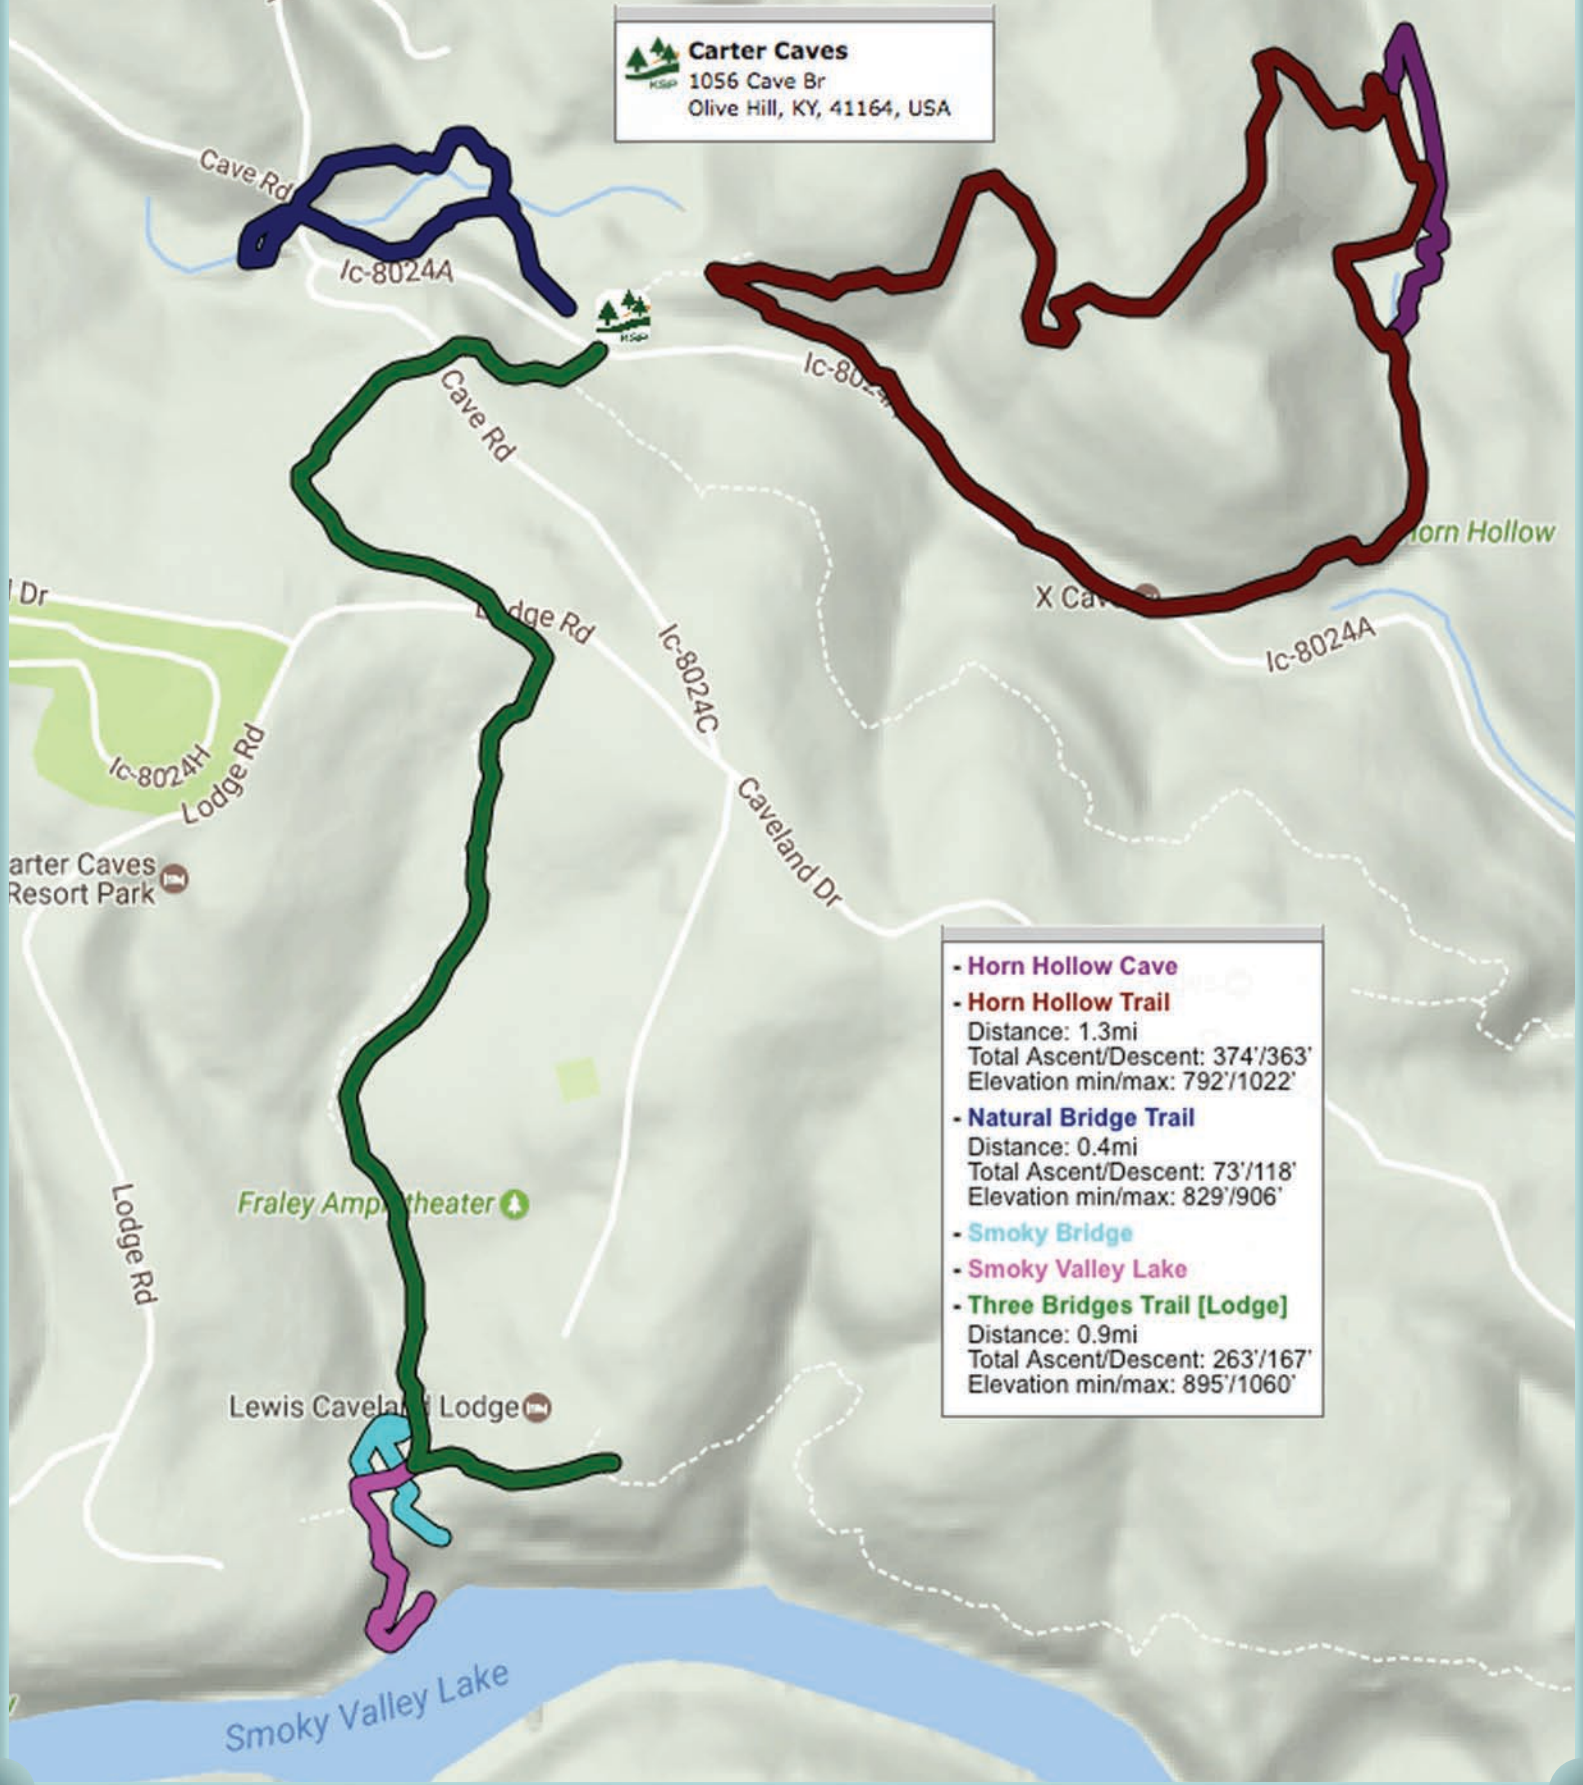

 **Carter Caves**
1056 Cave Br
Olive Hill, KY, 41164, USA

- **Horn Hollow Cave**
- **Horn Hollow Trail**
Distance: 1.3mi
Total Ascent/Descent: 374'/363'
Elevation min/max: 792'/1022'
- **Natural Bridge Trail**
Distance: 0.4mi
Total Ascent/Descent: 73'/118'
Elevation min/max: 829'/906'
- **Smoky Bridge**
- **Smoky Valley Lake**
- **Three Bridges Trail [Lodge]**
Distance: 0.9mi
Total Ascent/Descent: 263'/167'
Elevation min/max: 895'/1060'